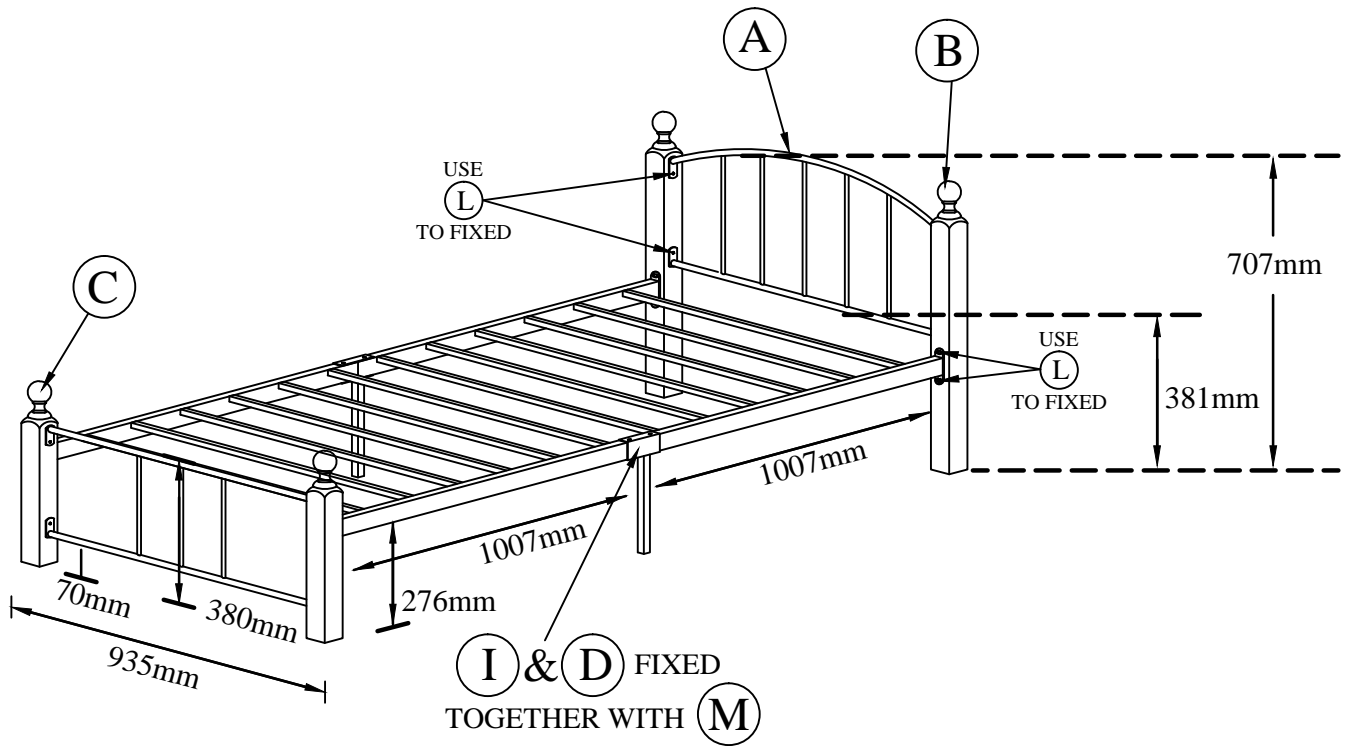

AT 715 SINGLE BED

PART LIST

<p>A. Headboard (1pc) &amp; Footboard (1pc)</p>	<p>B. Woodpost "H" (2pcs)</p>	<p>C. Woodpost "L" (2pcs)</p>	<p>D. Right Metal Slat (1pc) &amp; Left Metal Slat (1pc)</p> <p>I. Side Rail Legs (2pcs)</p>
---	-------------------------------	-------------------------------	--

HARDWARE LIST

K1.		L Allen Key M4		1 pc
K2.		L Allen Key M5		1 pc
L.		M6 x 25mm Bolt	Head&Back Board / Siderail	16 pcs
M.		M8 x 70mm Bolt With Hex Nut	Metal Slat	4 pcs